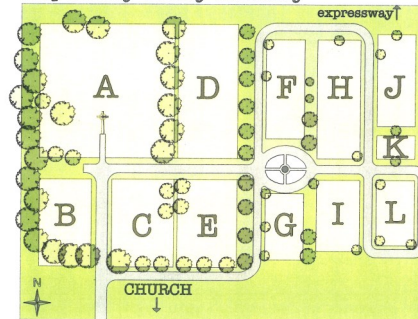

Cemetery History

Holy Trinity Parish purchased six acres of land in January 1866, 0.8 acre was designated as land to start Holy Trinity Cemetery. The first burial was 36-year-old Elizabeth Miller in February 1867. Bishop McQuaid consecrated our cemetery on October 25, 1870.

Expansions, primarily through donated land, occurring in 1927, 1966 and finally in 2001 have allowed the cemetery to grow to over 7 acres. Currently, there are over 2,000 Holy Trinity parishioners and their family members buried here with approximately 700 plots available.

We ask that you please refrain from the following:

- Alcoholic beverages
- Artificial plants or flowers
- Metal, plastic, or glass containers
- Planting of trees, shrubs or bushes
- Planting more than 12" in front of the monument
- Statues, crosses, or vigil lights.
- Stone or wood mulching
- Toys, balloons or novelties
- Trellises fences, or shepherd hooks.

Map of Holy Trinity Cemetery

Updated March 2020